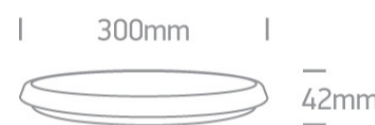

## 67368/W/W

18W LED slim plafo, IP54, ideal for both indoor and outdoor installation.

Supplied with non-dimmable LED driver.

Complies with standard EN60598-1 and any other specific standards.

### Dimensions